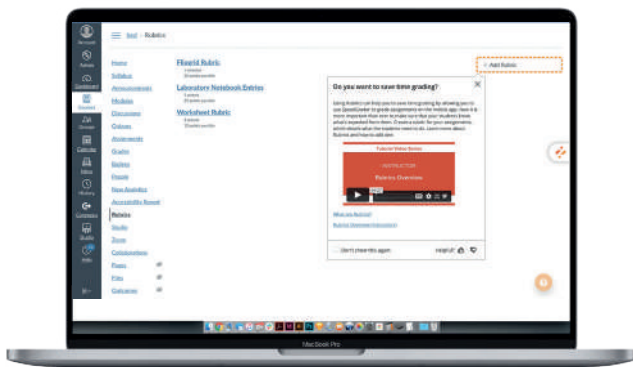

Impact by Instructure

(formerly Eesyssoft)

Streamlined edtech adoption. Higher Impact.

Make Navigating New Technology a Breeze

Technology enhances the teaching and learning experience and makes online and blended learning possible, but it's not always easy to adopt new technology into existing pedagogy. Our goal at Instructure is to provide educators with the most intuitive and effective tools to enhance the teaching and learning experience in a simple, customizable way. Instructure products have set the standard for what easy-to-use education technology looks like. The addition of the digital transformation tool, Impact by Instructure, further solidifies the Instructure Learning Platform as the next-generation edtech provider.

Measure technology impact

Use the insights derived from the usage dashboards to deliver targeted messages for specific user groups. Impact's 'Campaign' functionality allows you to deliver a series of prompts based on user behavior to promote adoption. With Impact In-app messaging and Campaigns you'll be able to communicate with your students and staff like never before.

Drive action with In-app Messaging & Campaigns

Use the insights derived from the usage dashboards to deliver targeted messages for specific user groups. Impact 'Campaign' functionality allows you to deliver a series of prompts based on user behavior to promote adoption. With Impact In-app messaging and Campaigns you'll be able to communicate with your students and staff like never before - nobody falls through the cracks.

Support your users, alleviate your help desk

Impact Support fosters a culture of self-help. Embedded guides & support channels empower students and faculty to focus more on teaching and learning, and less on traversing new technologies. Provide out-of-the-box self help content and live support channels based on who your users are, what they're doing, and where they might need support.