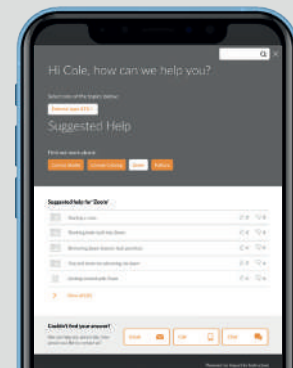

Ready to streamline your edtech ecosystem?

Change is never easy, especially when it comes to implementing large-scale technology, that's why we're excited to introduce Impact. Our goal is to empower our partner institutions, educators, and students to feel comfortable, effective, and efficient while using our learning platform. Complement your tech suite with Impact, your digital transformation control center.