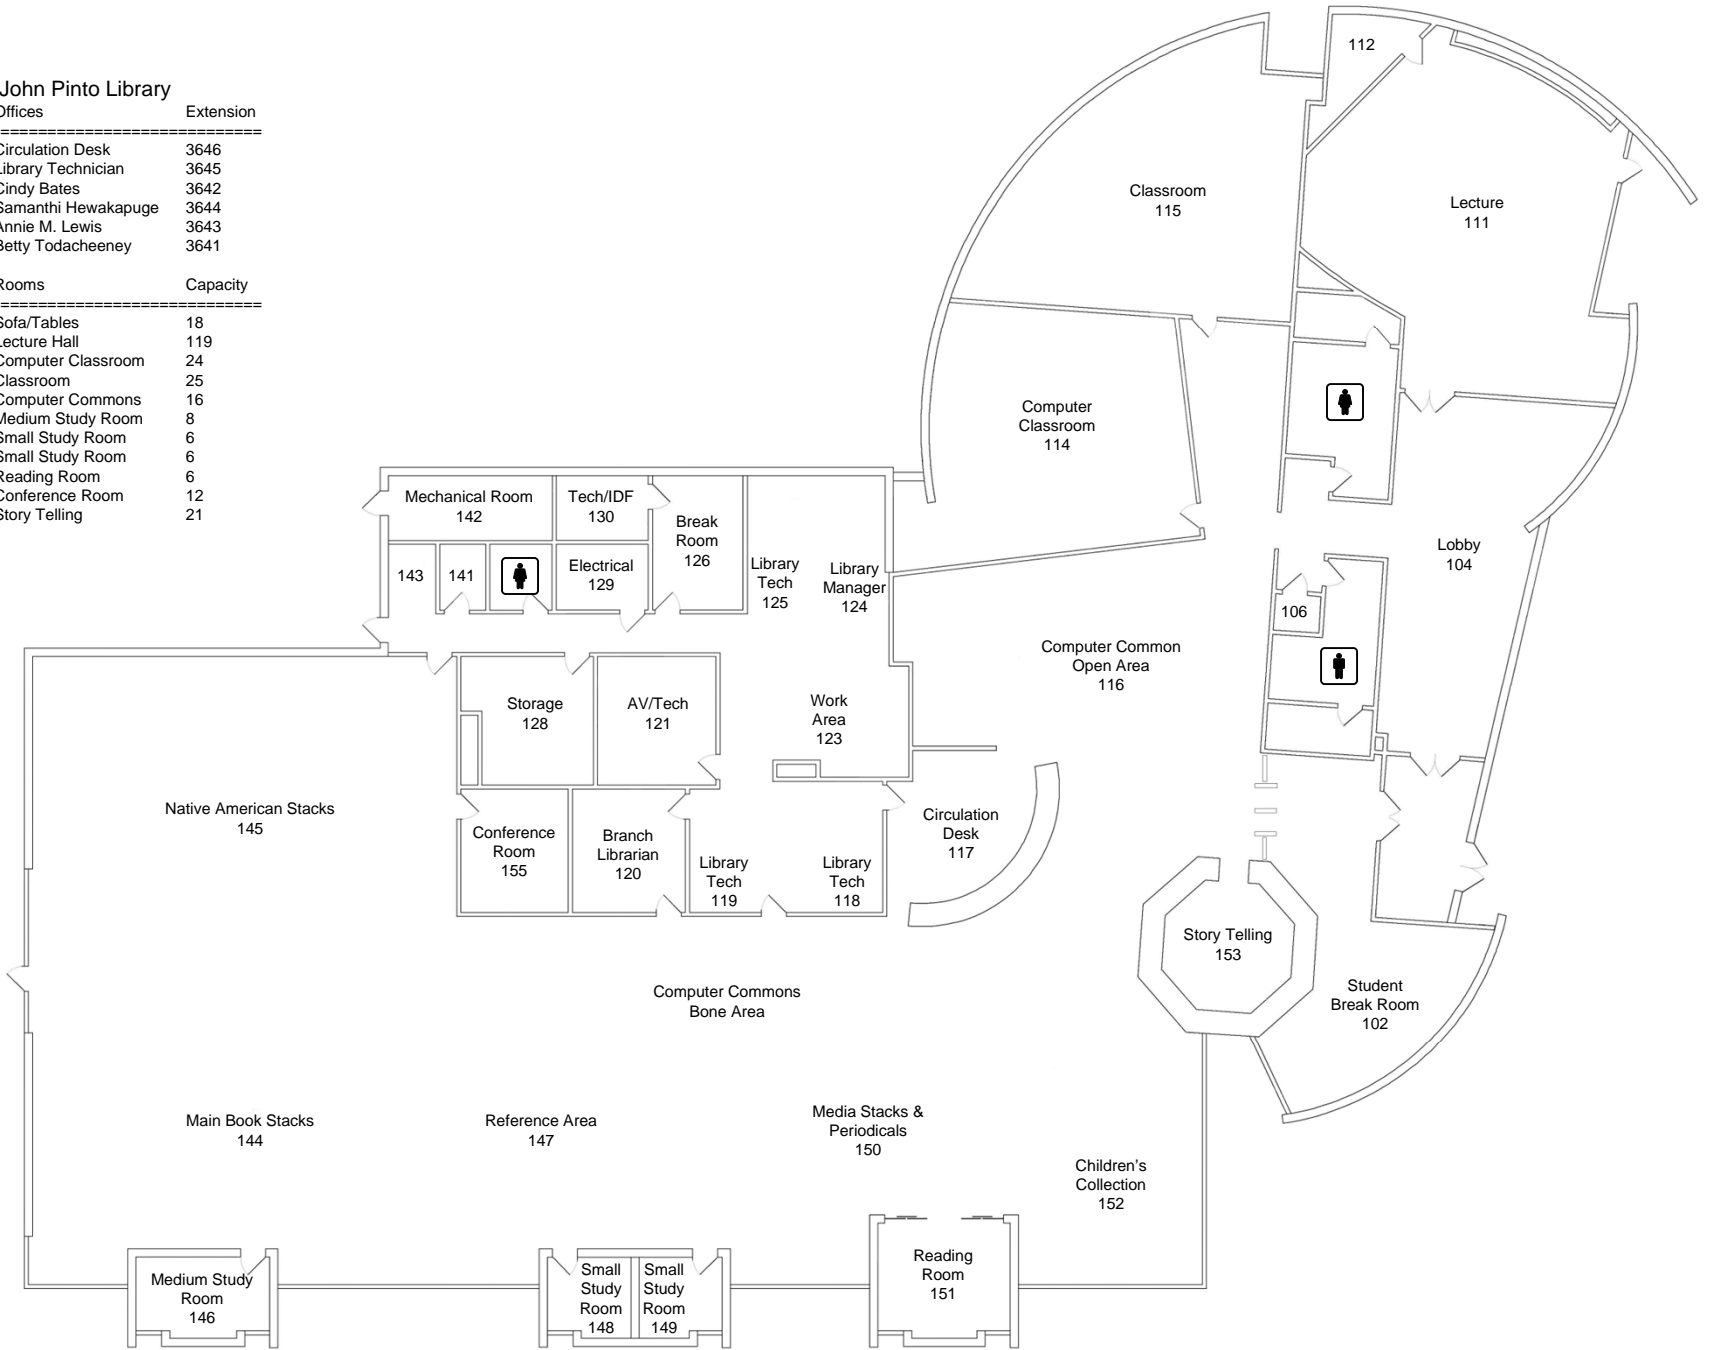

**John Pinto Library**

Room No.	Offices	Extension
117	Circulation Desk	3646
118	Library Technician	3645
119	Cindy Bates	3642
120	Samanthi Hewakapuge	3644
124	Annie M. Lewis	3643
125	Betty Todacheoney	3641

Room No.	Rooms	Capacity
	Sofa/Tables	18
111	Lecture Hall	119
114	Computer Classroom	24
115	Classroom	25
116	Computer Commons	16
146	Medium Study Room	8
148	Small Study Room	6
149	Small Study Room	6
151	Reading Room	6
155	Conference Room	12
153	Story Telling	21

**Shiprock John Pinto Library**

Hwy 64, N570

Revised: September 14, 2017